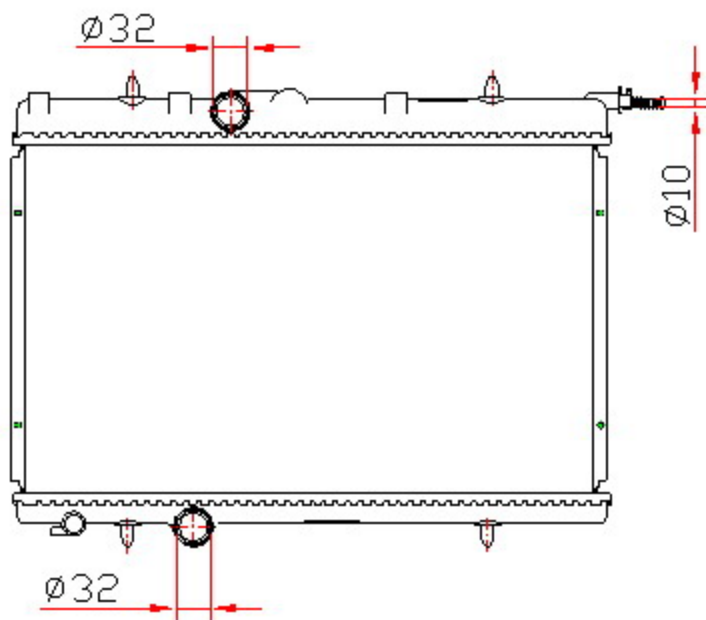

55017

CARTYPE: 206 (不带温控) MT

CORE SIZE: PA 380 x 538 x16/22

CORE SIZE:

OEM:

DPI:

CARTON: 65.5*9.5*56.5

TANK SIZE: 563.5*42