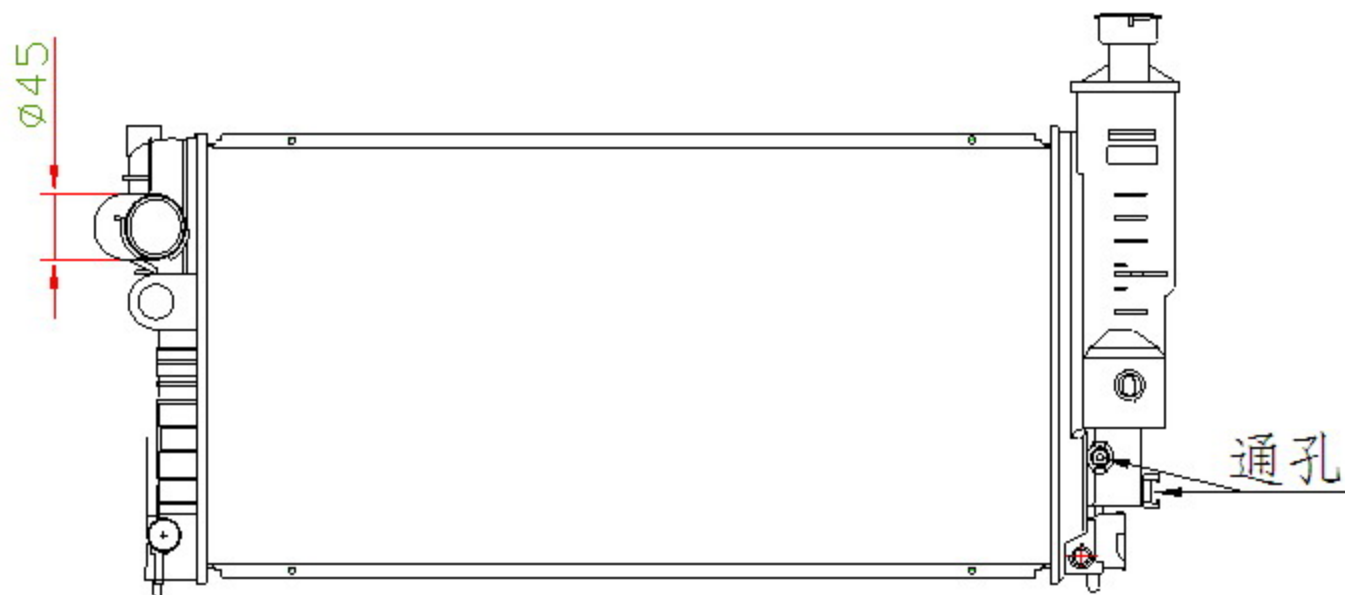

55018

CARTYPE:PEUGEOT 405'92 MT

CORE SIZE: PA 610x368x36/42

CORE SIZE:

OEM: 1301.G3

NISSENS NO: 63528

CARTON: 81.5*12.5*55

TANK SIZE: 380.5*61

OIL COOLER: