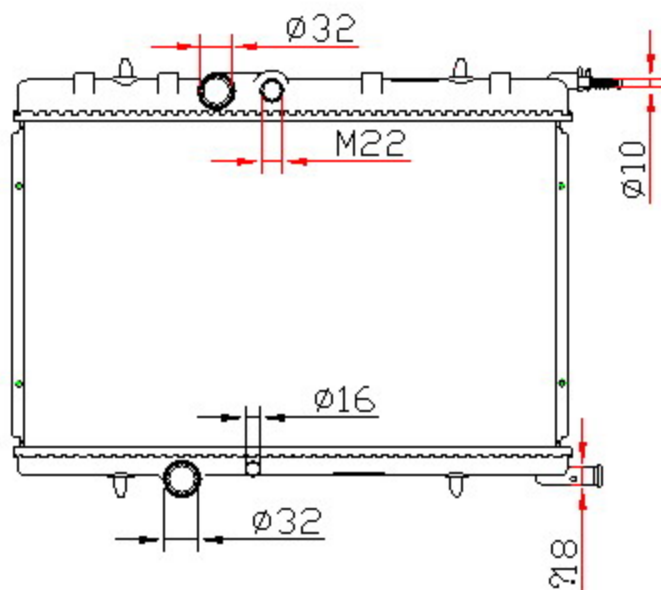

55020

CARTYPE: 标致307 带温控 MT

CORE SIZE: PA 380 x 538 x 22

CORE SIZE:

OEM:

DPI:

CARTON: 63.5*10*56.5

TANK SIZE: 563.5*42