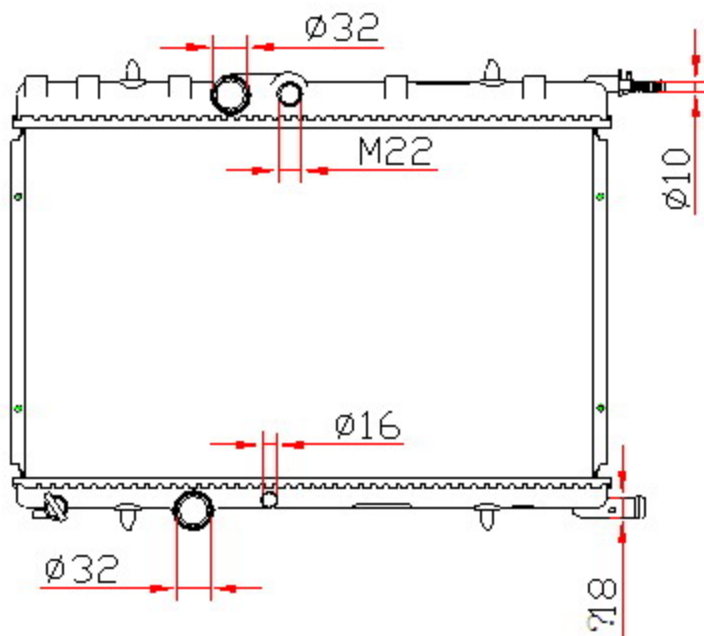

55021

CARTYPE: PEUGEOT206 MT

CORE SIZE: PA 380 x 538 x 22/26

CORE SIZE:

OEM:

DPI:

CARTON: 63.5*9.5*56.5

TANK SIZE: 563.5*42