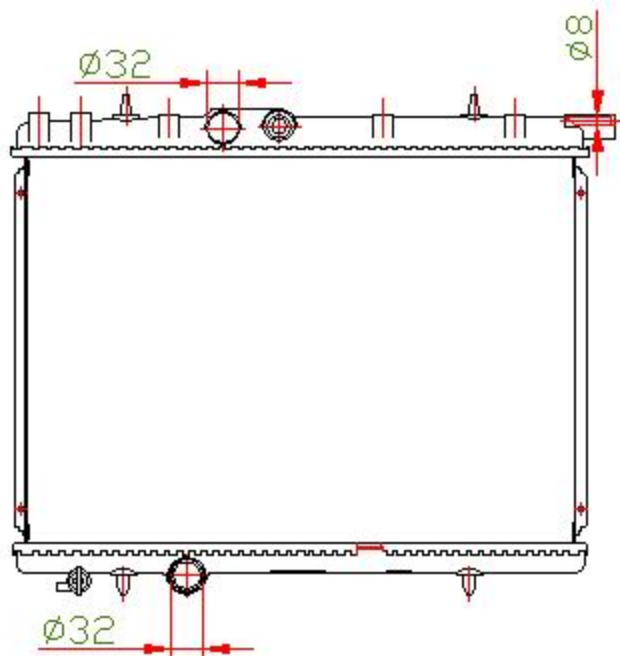

55022

CARTYPE: PEUGEOT206 MT
CORE SIZE: PA 380 x 538 x 22
CORE SIZE:
OEM: 130083

DPI:
CARTON: 61.5*10*56.5
TANK SIZE: 562.7*42.3
OIL COOLER: