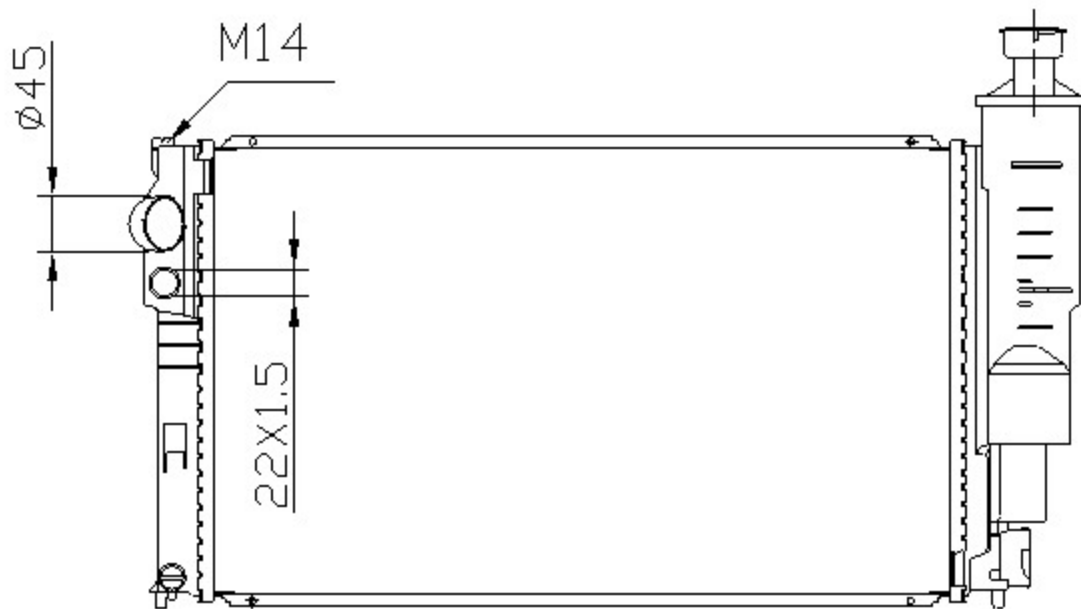

55023

CARTYPE:PEUGEOT 405'92 MT

CORE SIZE: PA 610x358x42

CORE SIZE:

OEM: 1301.G3

NISSENS NO: 63528

CARTON: 81.5\*12.5\*55

TANK SIZE: 376\*61

OIL COOLER: