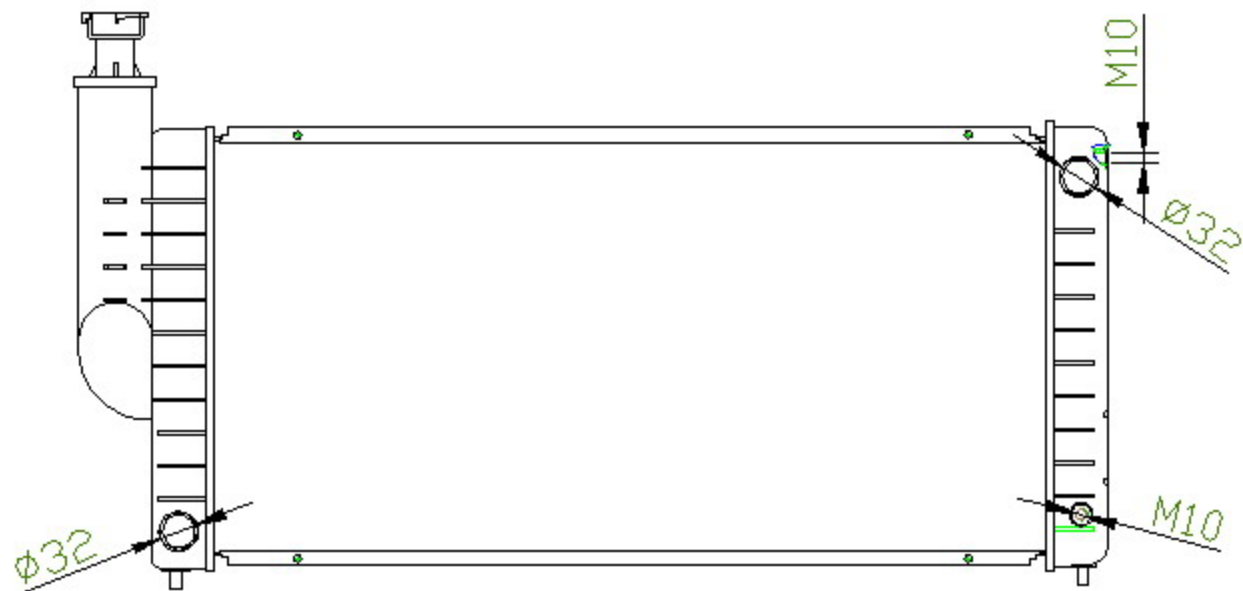

55024

CARTYPE:PEUGEOT RD '04-07 MT

CORE SIZE: PA 610x358x26

CORE SIZE:

OEM:

NISSENS NO:

CARTON:

TANK SIZE: 378.3*42.3

OIL COOLER: