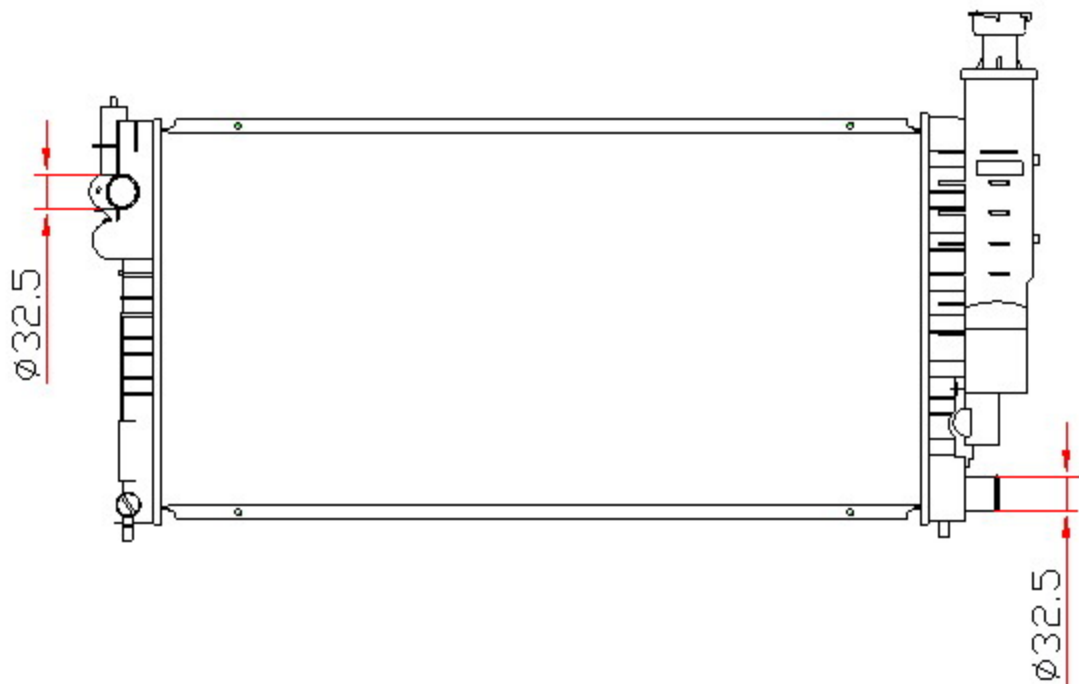

55025

CARTYPE:405 SERIES '87-91 MT

CORE SIZE: PA 610x358x26

CORE SIZE:

OEM:

NISSENS NO:

CARTON:

TANK SIZE: 378.3\*42.3

OIL COOLER: