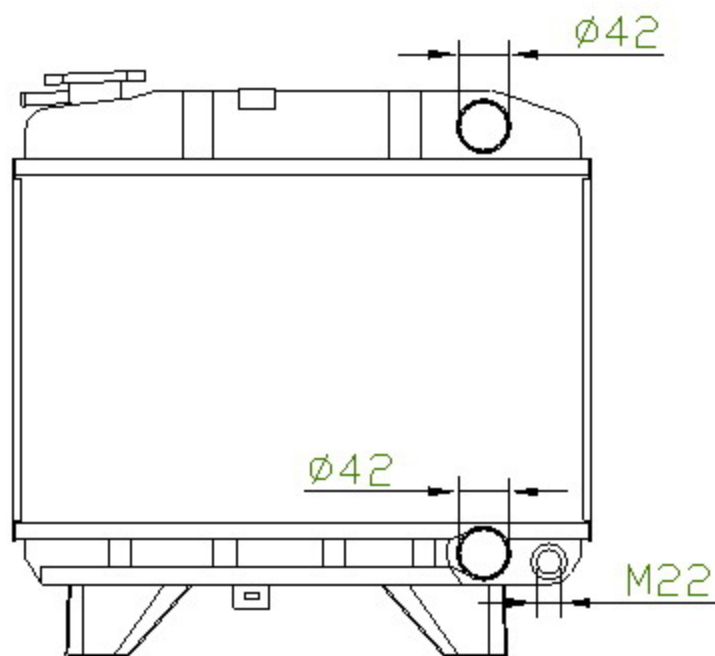

55026

CARTYPE:PEUGEOT 504 (68-) 1.8/2.0 G XM7 MT NISSENS NO: 63470

CORE SIZE: BC 290*468*37

CORE SIZE:

OEM: 1300.B0

CARTON:

TANK SIZE:

OIL COOLER: