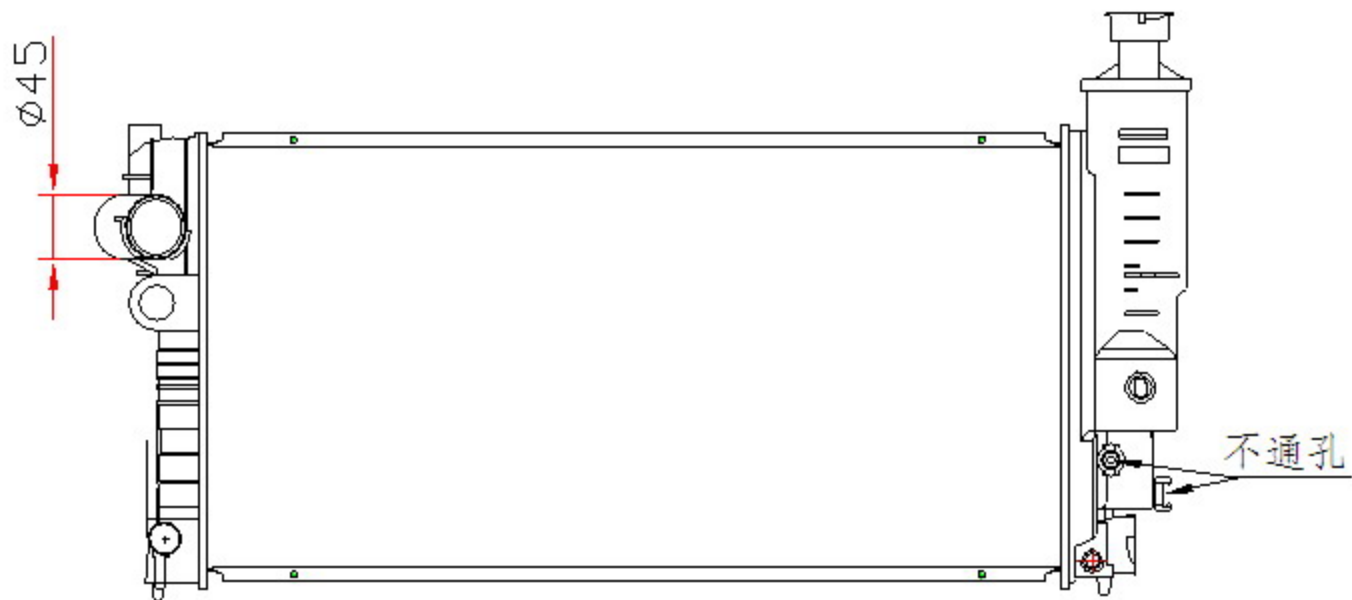

55027

CARTYPE:PEUGEOT 405'92 MT

CORE SIZE: PA 610x358x42

CORE SIZE:

OEM: 1301.G3

NISSENS NO: 63528

CARTON: 81.5*12.5*55

TANK SIZE: 380.5*61

OIL COOLER: