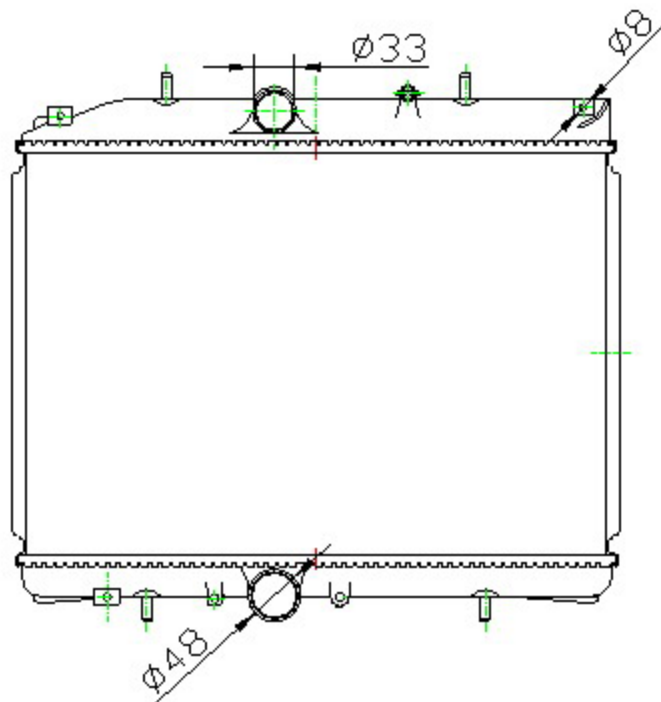

55028

CARTYPE: 406('99) 1.8i 16V MT

CORE SIZE: PA 380*538*16

CORE SIZE:

OEM:

NISSENS NO:61291

CARTON:

TANK SIZE: