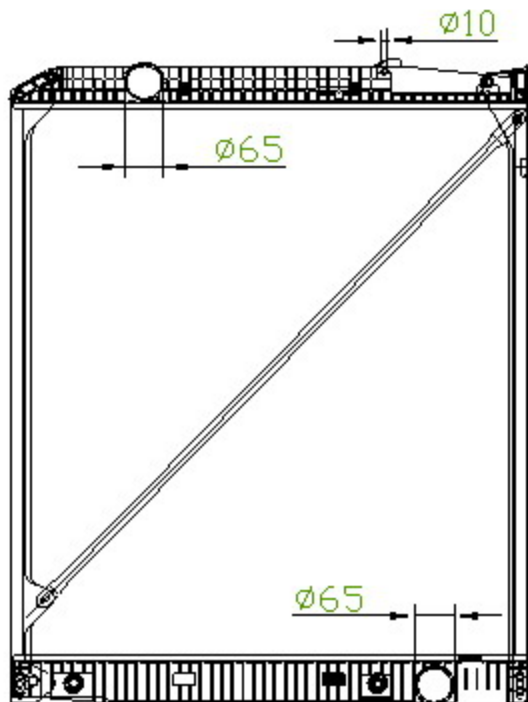

40050

BENZ

CARTYPE: ACTROS '96 AT

CORE SIZE: PA 950 x 818 x 48/56

CORE SIZE:

OEM: 942 500 1103/ 1703/ 3103/3203

NISSENS:626490

CARTON: 88.5*13.7*12.7

TANK SIZE: 842*76.5

OIL COOLER:501