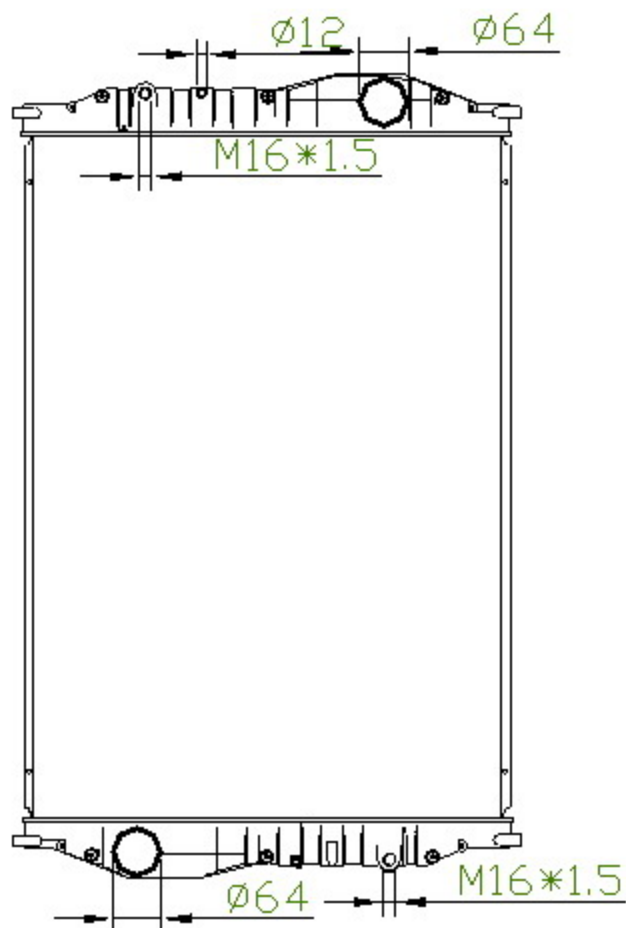

40061

BENZ

CARTYPE:KASSBOHRER C457 TRUCK MT

CORE SIZE: PA 962*668*48/56

CORE SIZE:

OEM:

DPI:

CARTON: 115*14*78.5

TANK SIZE: 690*76.5

OIL COOLER: