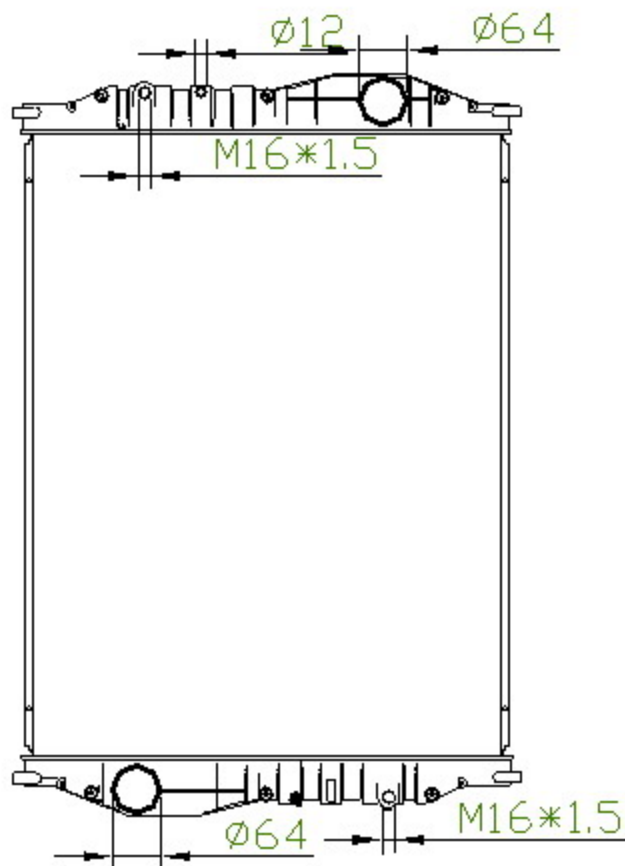

40073

BENZ

CARTYPE:KASSBOHRER C457 TRUCK MT

CORE SIZE: PA 875*668*48/56

CORE SIZE:

OEM:

DPI:

CARTON: 115*14*78.5

TANK SIZE: 690*76.5

OIL COOLER: