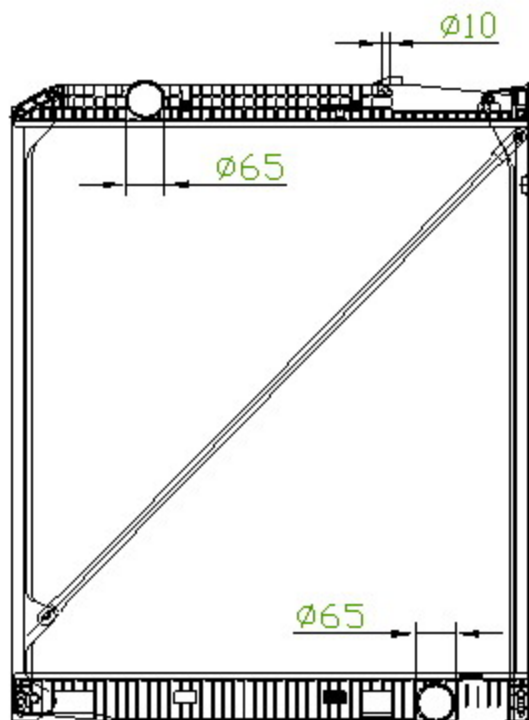

BENZ

40091

CARTYPE: ACTROS '96 MT

CORE SIZE: PA 900 x 818 x 48/56

CORE SIZE:

OEM: 942 500 1003

DPI:

CARTON: 88.5*13.7*12.2

TANK SIZE: 842*76.5

OIL COOLER: