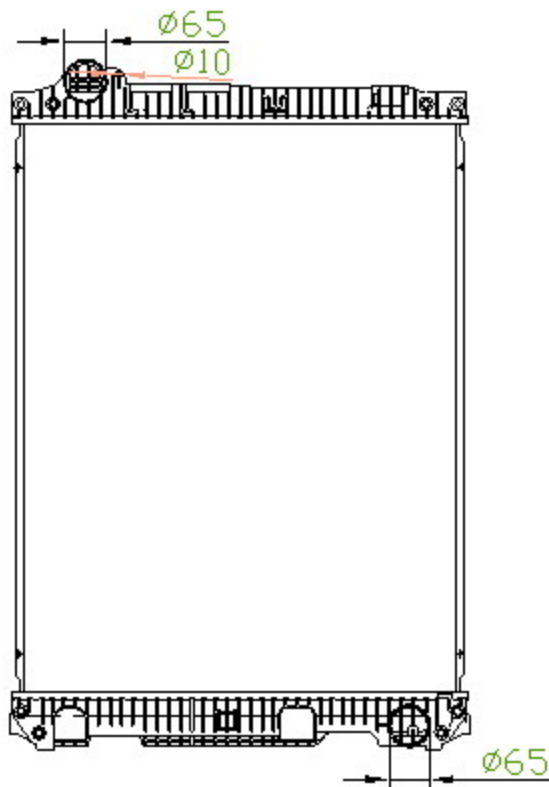

40097

BENZ

CARTYPE:MERCEDES NG90'92-95 MT

CORE SIZE: PA 810*648*56

CORE SIZE:

OEM:

DPI:

CARTON:

TANK SIZE:680*95

OIL COOLER: