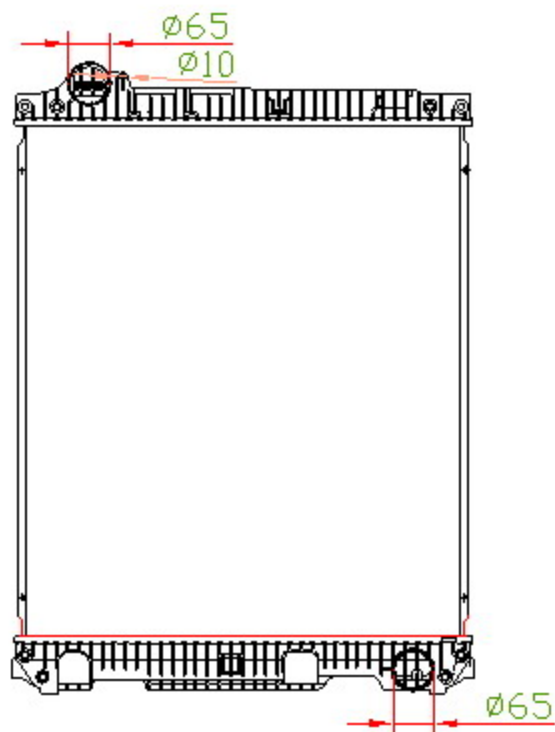

40098

BENZ

CARTYPE:MERCEDES NG90'92-95 MT

CORE SIZE: PA 730\*648\*56

CORE SIZE:

OEM:

NISSENS:

CARTON: 93.5\*22\*75.5

TANK SIZE:680\*95

OIL COOLER: