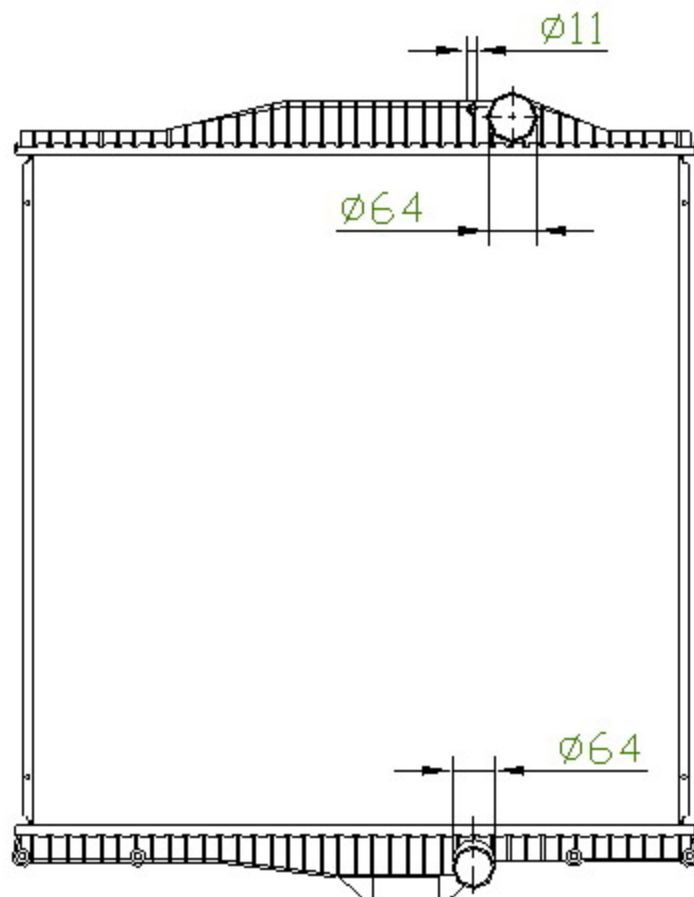

52018

VOLVO

CARTYPE: FH-16 '93 470HP/520HP D16 MT

DPI:

CORE SIZE: PA 900 x 868 x 48

CARTON: 97*13.7*1.3

CORE SIZE:

TANK SIZE: 910*81

OEM: 1276435/ 1674635/ 8112961

OIL COOLER: