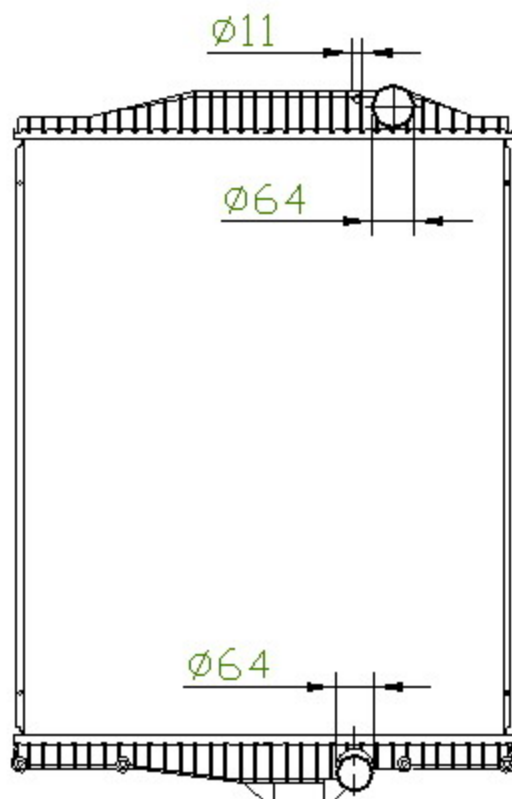

52020

VOLVO

CARTYPE: FH-12 '92 34HB/38HB D12 MT

CORE SIZE: PA 900 x 708 x 48

CORE SIZE:

OEM: 1665249/1676436/20536961

DPI:

CARTON: 111.5*15*82

TANK SIZE: 752*81

OIL COOLER: