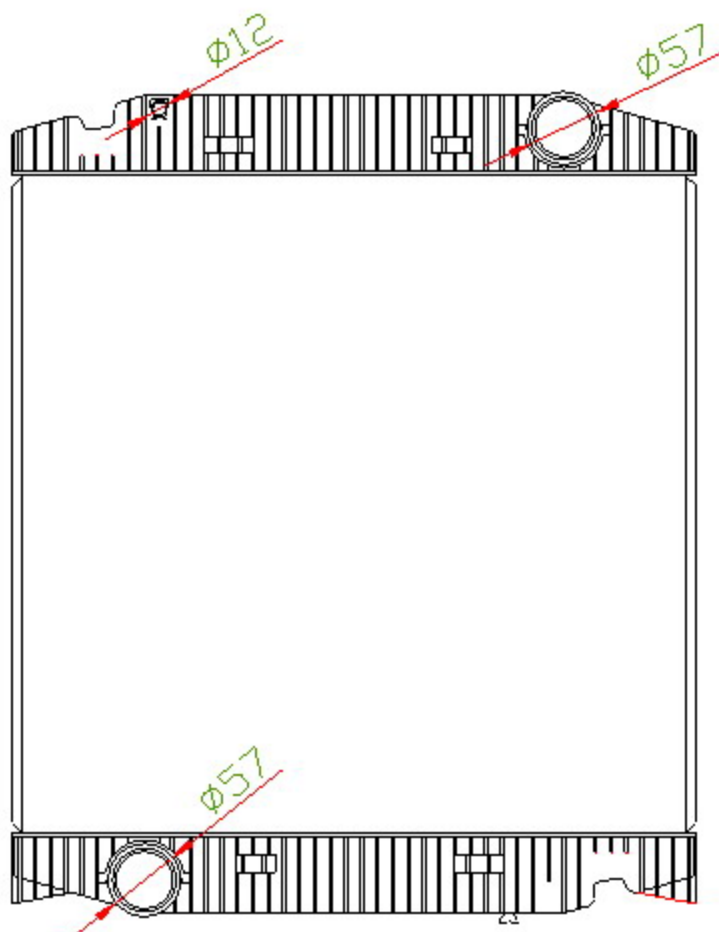

81015

IVECO

CARTYPE: STRALIS(02-) 190S31 MT

CORE SIZE: PA1122*748*48

CORE SIZE:

OEM:41214447

NISSENS:63329A

CARTON:

TANK SIZE:774*71

OIL COOLER: