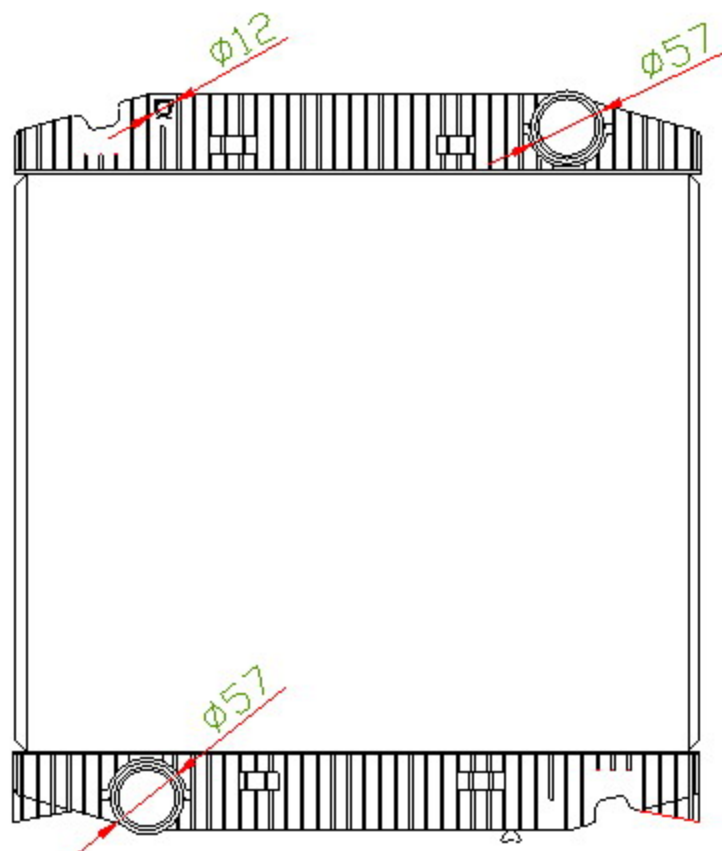

81016

I VE CO

CARTYPE: STRALIS(02-) 190S31 MT

CORE SIZE: PA800*748*48

CORE SIZE:

OEM:41218266

NISSENS:63330A

CARTON:

TANK SIZE:774*71

OIL COOLER: