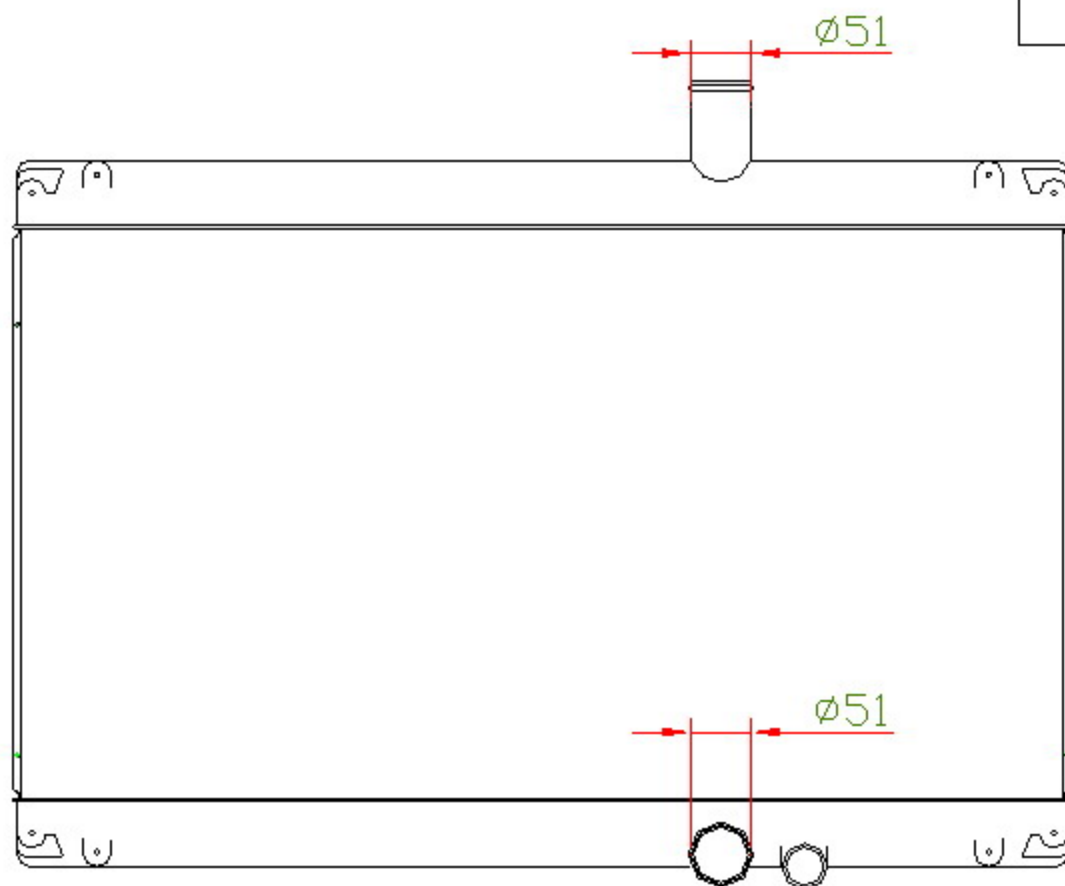

MC011

MC

CARTYPE:MT

CORE SIZE: PA 735\*1008\*48

CORE SIZE:

OEM:

DPI:

CARTON:

TANK SIZE: 1032\*81