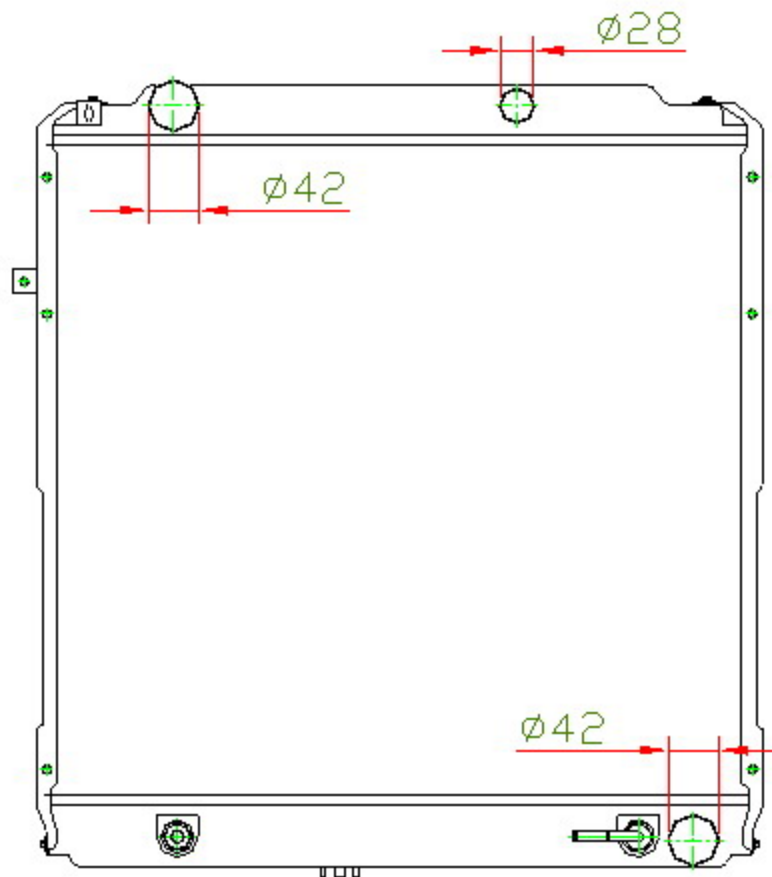

12355

TOYOTA

CARTYPE: COASTER HDB50/HD '99 AT

CORE SIZE: PA 550 x578 x48

CORE SIZE:

OEM: 16400-17271

DPI:

CARTON: 69.5\*16.5\*72.5

TANK SIZE: 597\*69

OIL COOLER:390