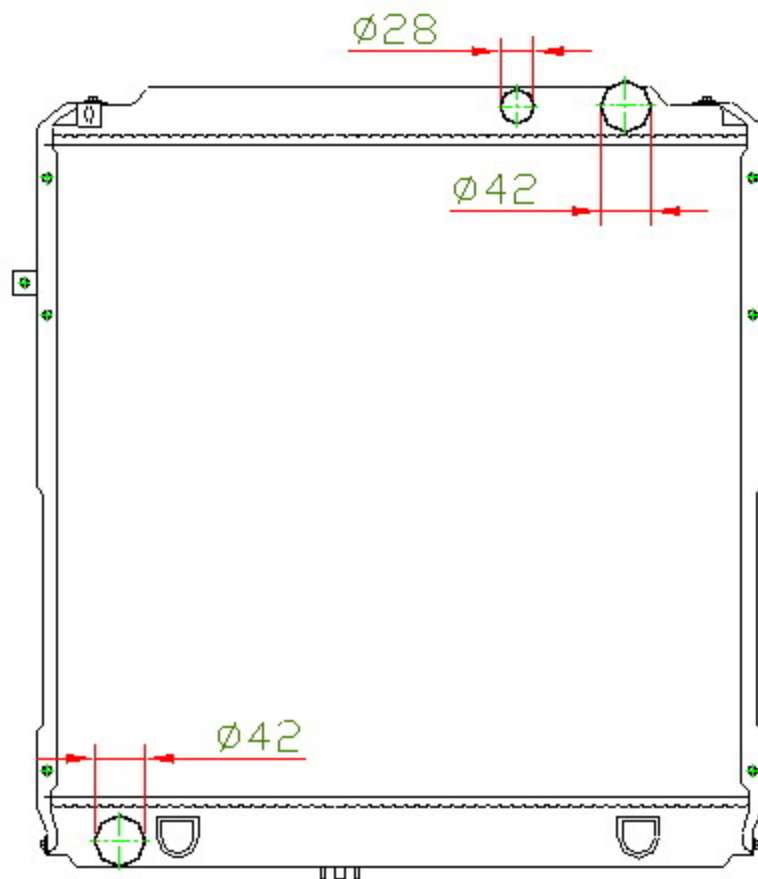

12356

TOYOTA

CARTYPE: COASTER '97-99 BB40/3B '97 MT

CORE SIZE: PA 550 x578 x36

CORE SIZE:

OEM: 16400-58570/ 58571

DPI:

CARTON: 69.5\*16.5\*72.5

TANK SIZE: 597\*69

OIL COOLER: