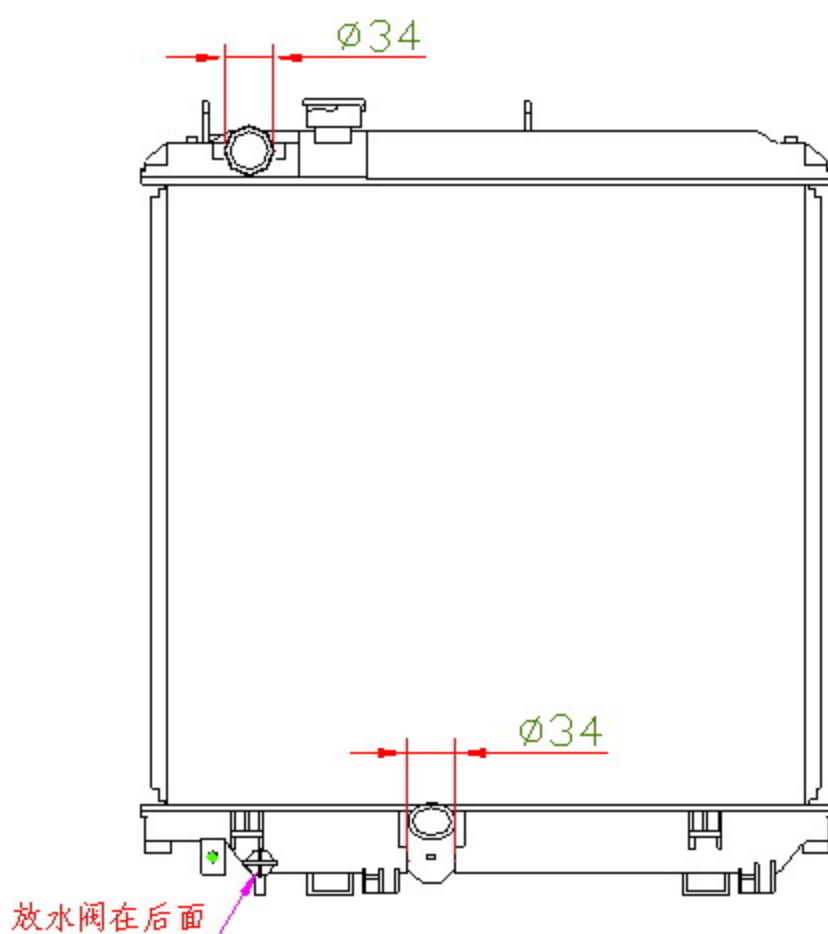

12404

TOYOTA

CARTYPE: TOYOTA DYNA LY235 MT

CORE SIZE: PA 525*478*48

CORE SIZE:

OEM: 16400-5B860

DPI:

CARTON: 68.5*18*57.5

TANK SIZE: 494*69

OIL COOLER: