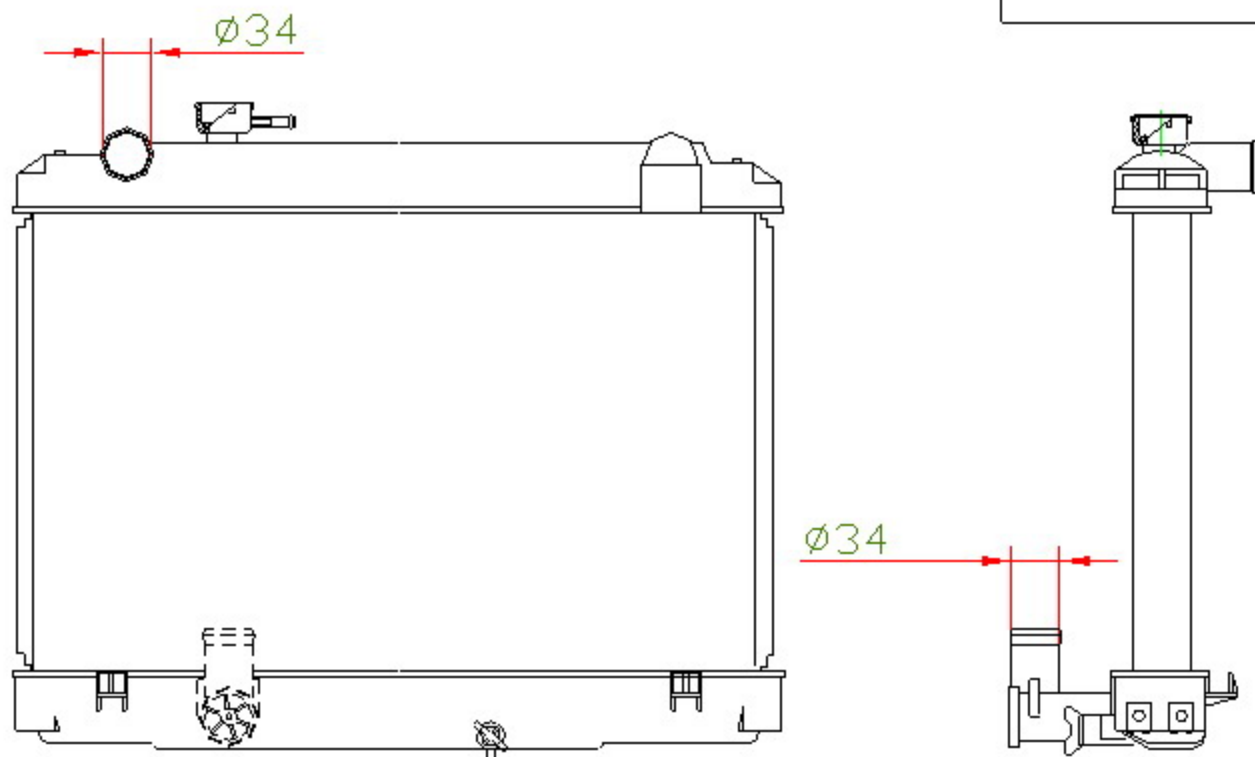

12405

TOYOTA

CARTYPE: TOYOTA QUICK DELIEY '95-96 HYACE MT DPI:

CORE SIZE: PA 387*518*48

CARTON: 64.5*19.5*62

CORE SIZE:

TANK SIZE: 543*69

OEM: 16400-5B210/5B521