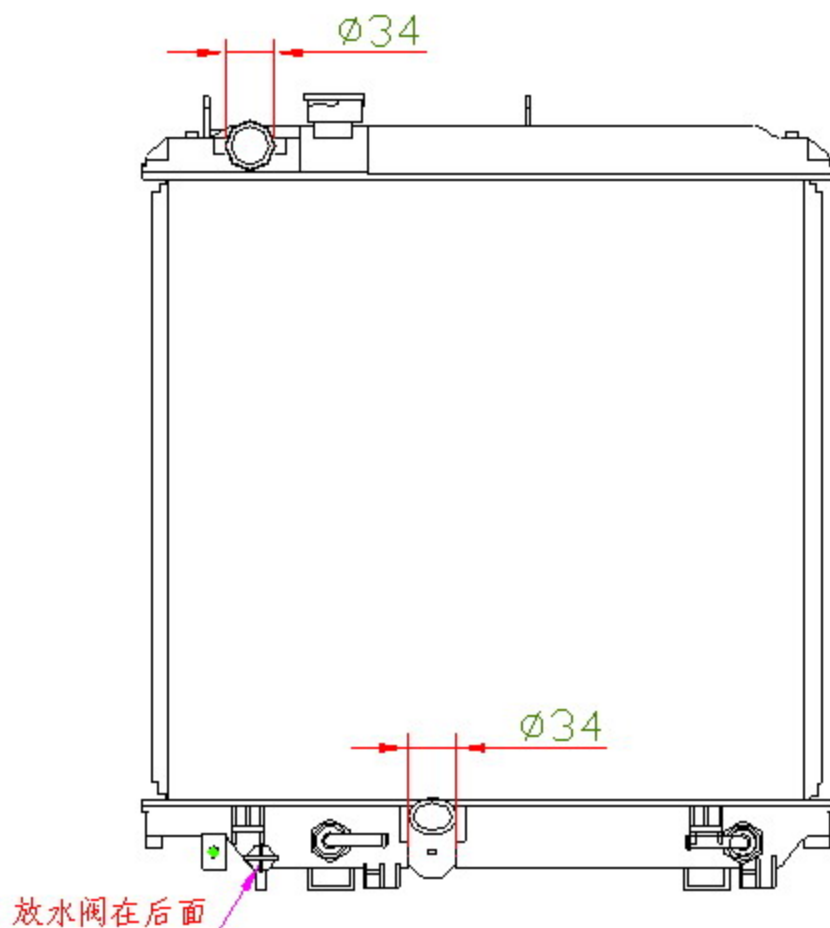

12406

TOYOTA

CARTYPE: TOYOTA DYNA LY235 AT

CORE SIZE: PA 525*478*48

CORE SIZE:

OEM:

DPI:

CARTON: 68.5*18*57.5

TANK SIZE: 494*69

OIL COOLER:275