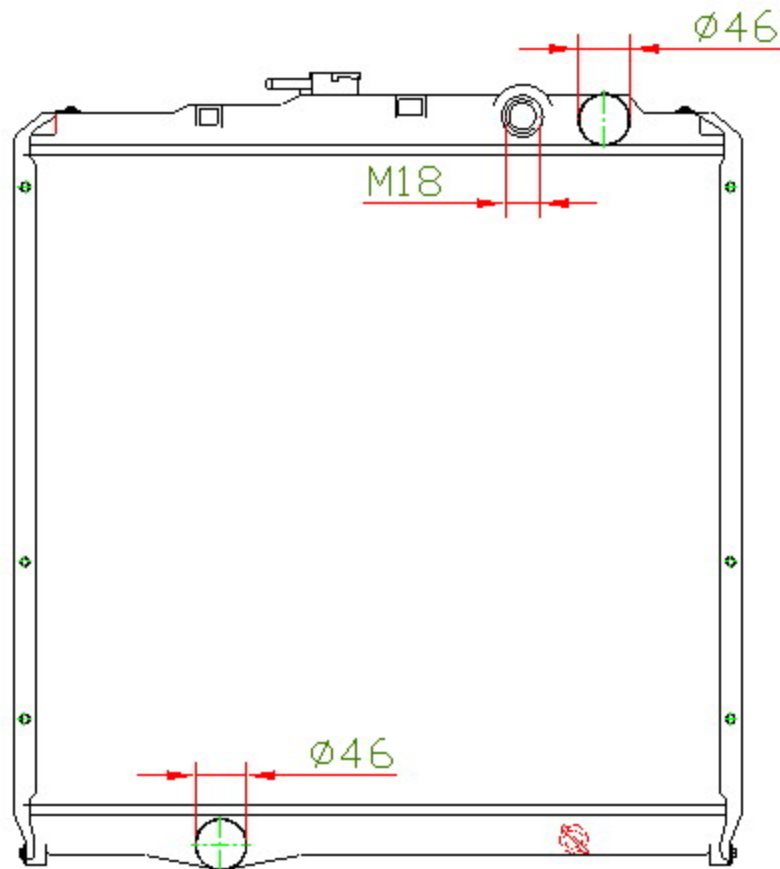

14165

MITSUBISHI

CARTYPE: FUSO Fighter '92-99 4D34/6D16/6D17/6M60 MT

CORE SIZE: PA630 x 608 x 48

CORE SIZE:

OEM: MC433497/MC443350/ME294378/

ME298716/ME298718

CARTON: 79.5*14*71

TANK SIZE: 623*70

OIL COOLER: