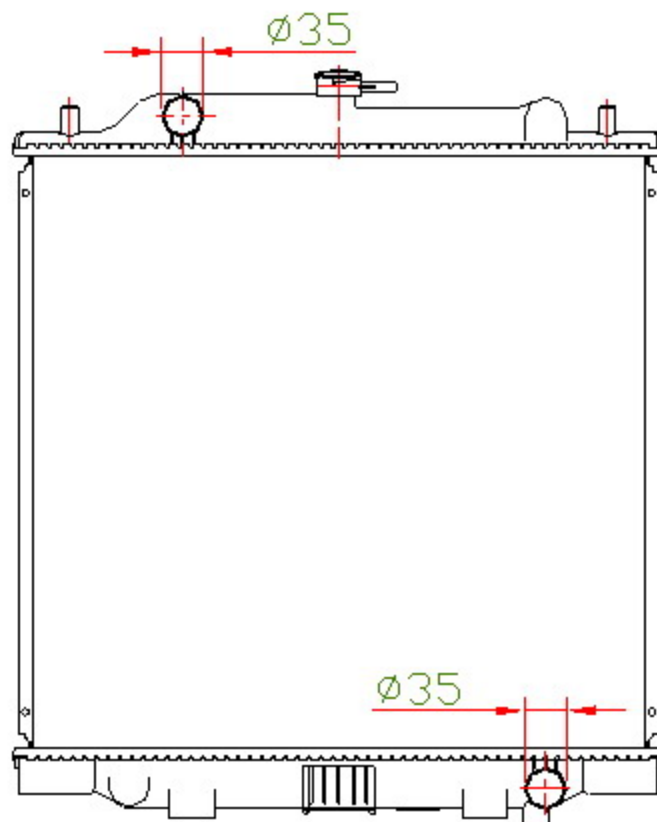

15194

NISSAN

CARTYPE: SVLIANA'200BAS MT

CORE SIZE:

CORE SIZE: PA 500 x 518 x 26/32

OEM:

DPI:

CARTON: 65.5*11.5*62

TANK SIZE: 546.5*52/56.5

OIL COOLER: