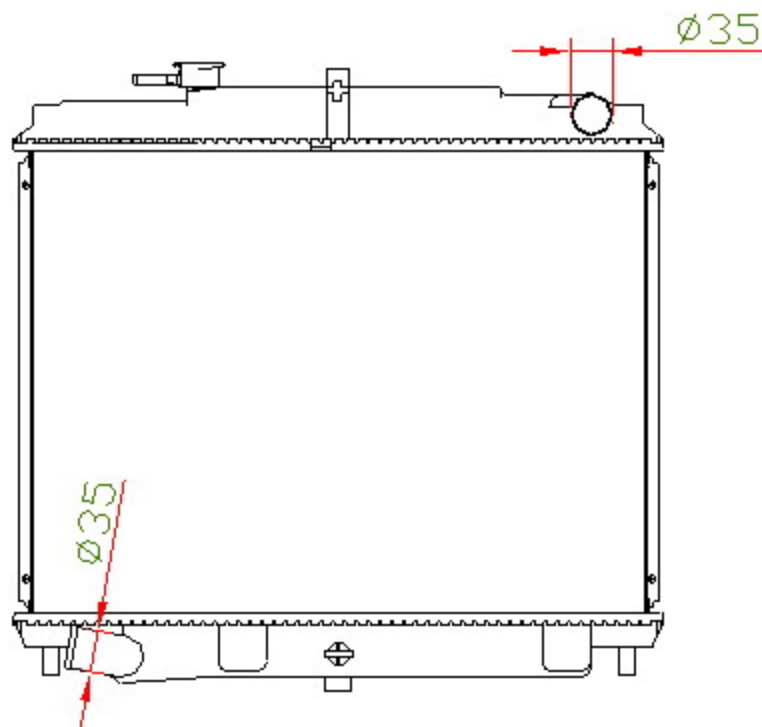

15245

CARTYPE: NISSAN TRUCK ATLAS '95-97 TD25/TD27 MT

CORE SIZE: PA430X518X32

CORE SIZE:

OEM: 21410-6T500

CARTON: 59.2*13.3*62

TANK SIZE: 547*52

OIL COOLER: